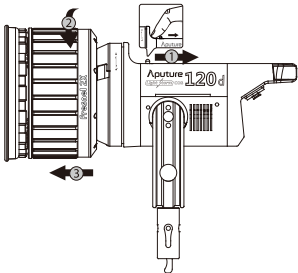

Fresnel 2X User Manual

Thanks for purchasing Aputure product.

Aputure Fresnel II is a totally revolutionary lighting accessory. With aputure unique optical design, it improves the output of a COB light twice as much as the original.

Install

Unlock

Zoom

Compatible accessories

1. With Grid (7")
2. With Bandoor Kit (7"), w/o Filters

** Grid and Bandoor kit are not included in Fresnel mount, please buy it base on your needs.*

Specifications

Dimension	180x180x141mm/7x7x5.5"
Weight	1.24kg/2.73lbs
Beam angle	12-40°

Illumination data (1m)

	Flood	Spot
120d	20000lx / 1858fc	46000lx / 4275fc
120d II	23000lx / 2137fc	67000lx / 6227fc
300d	30000lx / 2788fc	78000lx / 7249fc