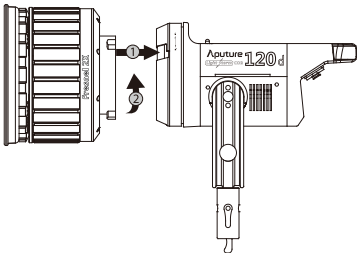

Fresnel 2X User Manual

Thanks for purchasing Aputure product.

Aputure Fresnel II is a totally revolutionary lighting accessory. With aputure unique optical design, it improves the output of a COB light twice as much as the original.

Install

Unlock

Zoom

Compatible accessories

1. With Grid (7")
2. With Bandoor Kit (7"), w/o Filters

** Grid and Bandoor kit are not included in Fresnel mount, please buy it base on your needs.*

Specifications

Dimension	180x180x141mm/7x7x5.5"
Weight	1.24kg/2.73lbs
Beam angle	12-40°

Illumination data (1m)

	Flood	Spot
120d	20000lx / 1858fc	46000lx / 4275fc
120d II	23000lx / 2137fc	67000lx / 6227fc
300d	30000lx / 2788fc	78000lx / 7249fc