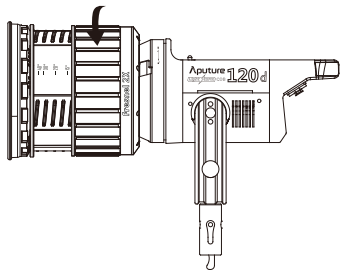

Fresnel 2X User Manual

Thanks for purchasing Aputure product.

Aputure Fresnel II is a totally revolutionary lighting accessory. With aputure unique optical design, it improves the output of a COB light twice as much as the original.

Install

Unlock

Zoom

Compatible accessories

1. With Grid (7")
2. With Bandoor Kit (7"), w/o Filters

** Grid and Bandoor kit are not included in Fresnel mount, please buy it base on your needs.*

Specifications

Dimension	180x180x141mm/7x7x5.5"
Weight	1.24kg/2.73lbs
Beam angle	12-40°

Illumination data (1m)

	Flood	Spot
120d	20000lx / 1858fc	46000lx / 4275fc
120d II	23000lx / 2137fc	67000lx / 6227fc
300d	30000lx / 2788fc	78000lx / 7249fc