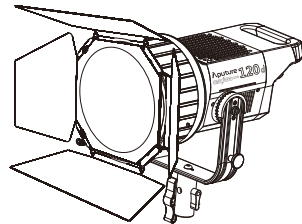

Fresnel 2X User Manual

Thanks for purchasing Aputure product.

Aputure Fresnel II is a totally revolutionary lighting accessory. With aputure unique optical design, it improves the output of a COB light twice as much as the original.

Install

Unlock

Zoom

Compatible accessories

1. With Grid (7")
2. With Bandoor Kit (7"), w/o Filters

** Grid and Bandoor kit are not included in Fresnel mount, please buy it base on your needs.*

Specifications

Dimension	180x180x141mm/7x7x5.5"
Weight	1.24kg/2.73lbs
Beam angle	12-40°

Illumination data (1m)

	Flood	Spot
120d	20000lx / 1858fc	46000lx / 4275fc
120d II	23000lx / 2137fc	67000lx / 6227fc
300d	30000lx / 2788fc	78000lx / 7249fc