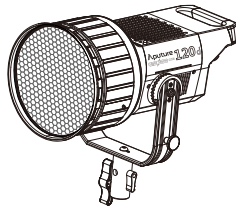

Fresnel 2X User Manual

Thanks for purchasing Aputure product.

Aputure Fresnel II is a totally revolutionary lighting accessory. With aputure unique optical design, it improves the output of a COB light twice as much as the original.

Install

Unlock

Zoom

Compatible accessories

1. With Grid (7")
2. With Bandoor Kit (7"), w/o Filters

** Grid and Bandoor kit are not included in Fresnel mount, please buy it base on your needs.*

Specifications

Dimension	180x180x141mm/7x7x5.5"
Weight	1.24kg/2.73lbs
Beam angle	12-40°

Illumination data (1m)

	Flood	Spot
120d	20000lx / 1858fc	46000lx / 4275fc
120d II	23000lx / 2137fc	67000lx / 6227fc
300d	30000lx / 2788fc	78000lx / 7249fc